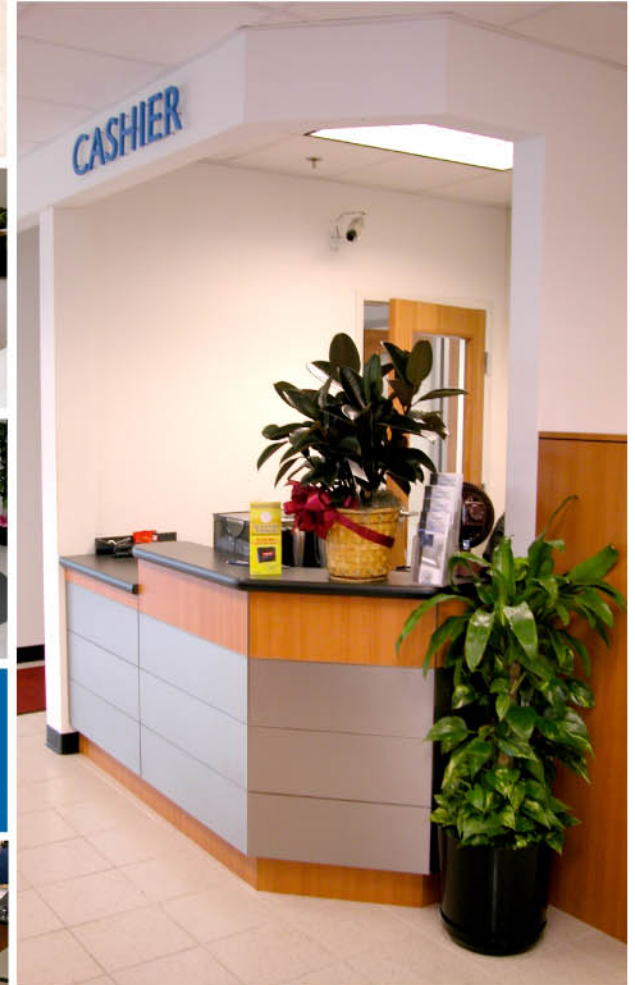

Gen 2 Option

F-1 ▲
RECEPTION DESK
Available in 130, 180, and 230 degree configurations.

F-8A ▼
SERVICE RECEPTION DESK