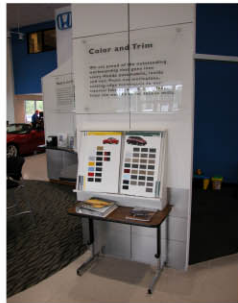

Gen 2 Option

E-13
Info Center Back Wall
Available in 8', 12' and 15'
radius.