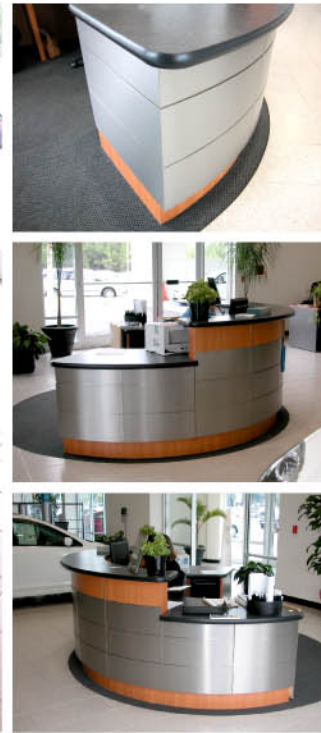

# HONDA DEALERSHIP IMAGE PROGRAM

*Gen 2 Option*

# Gen 2 Option

**E-13**  
**Info Center Back Wall**  
Available in 8', 12' and 15'  
radius.

Gen 2 Option

**F-1 ▲**  
**RECEPTION DESK**  
Available in 130, 180, and 230 degree configurations.

**F-8A ▼**  
**SERVICE RECEPTION DESK**

**F-3 ▲**  
**CASHIER COUNTER**  
The counter is equipped with a ledge for check-writing.

F-4 ▲  
Retail Parts Counter

C-1 ▼  
Consultation Column

W-1 ▲  
Interior Wave

*Gen 2 Option*

**SW1-A ▲**  
Sales Workroom (Alternative Fixture)  
Over head cabinets optional

**F-5 ▲**  
Parts Display Wall  
Glass doors optional

**F-6 ▲**  
Accessory Parts Counter  
Glass doors optional

**F-7 ▶**  
Accessory Parts 4-Way

**PC-1**  
Performance Center  
Cabinet with secure storage  
and Factory Performance  
header, includes display  
hardware.