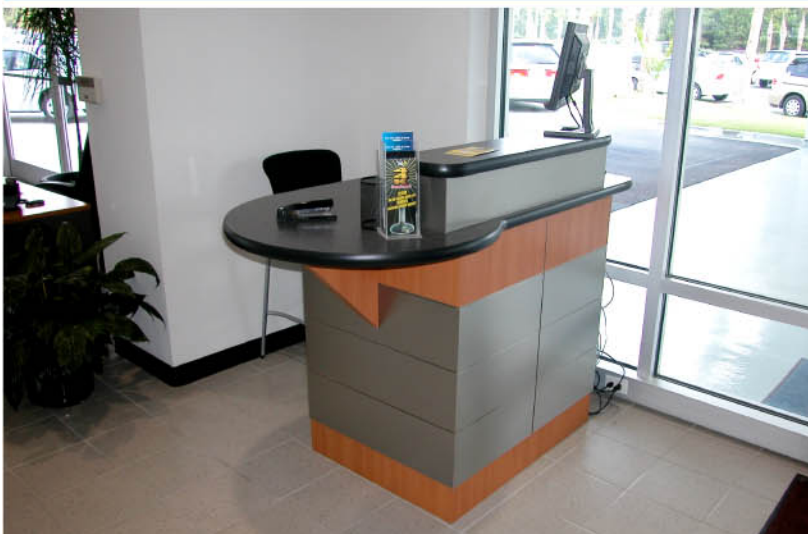

**F-3 ▲**  
**CASHIER COUNTER**  
The counter is equipped with a ledge for check-writing.

F-4 ▲  
Retail Parts Counter

C-1 ▼  
Consultation Column

W-1 ▲  
Interior Wave

*Gen 2 Option*

**SW1-A ▲**  
Sales Workroom (Alternative Fixture)  
Over head cabinets optional