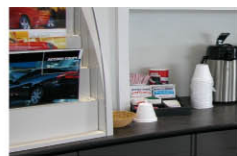

Gen 2 Option

E-13
Info Center Back Wall
Available in 8', 12' and 15'
radius.